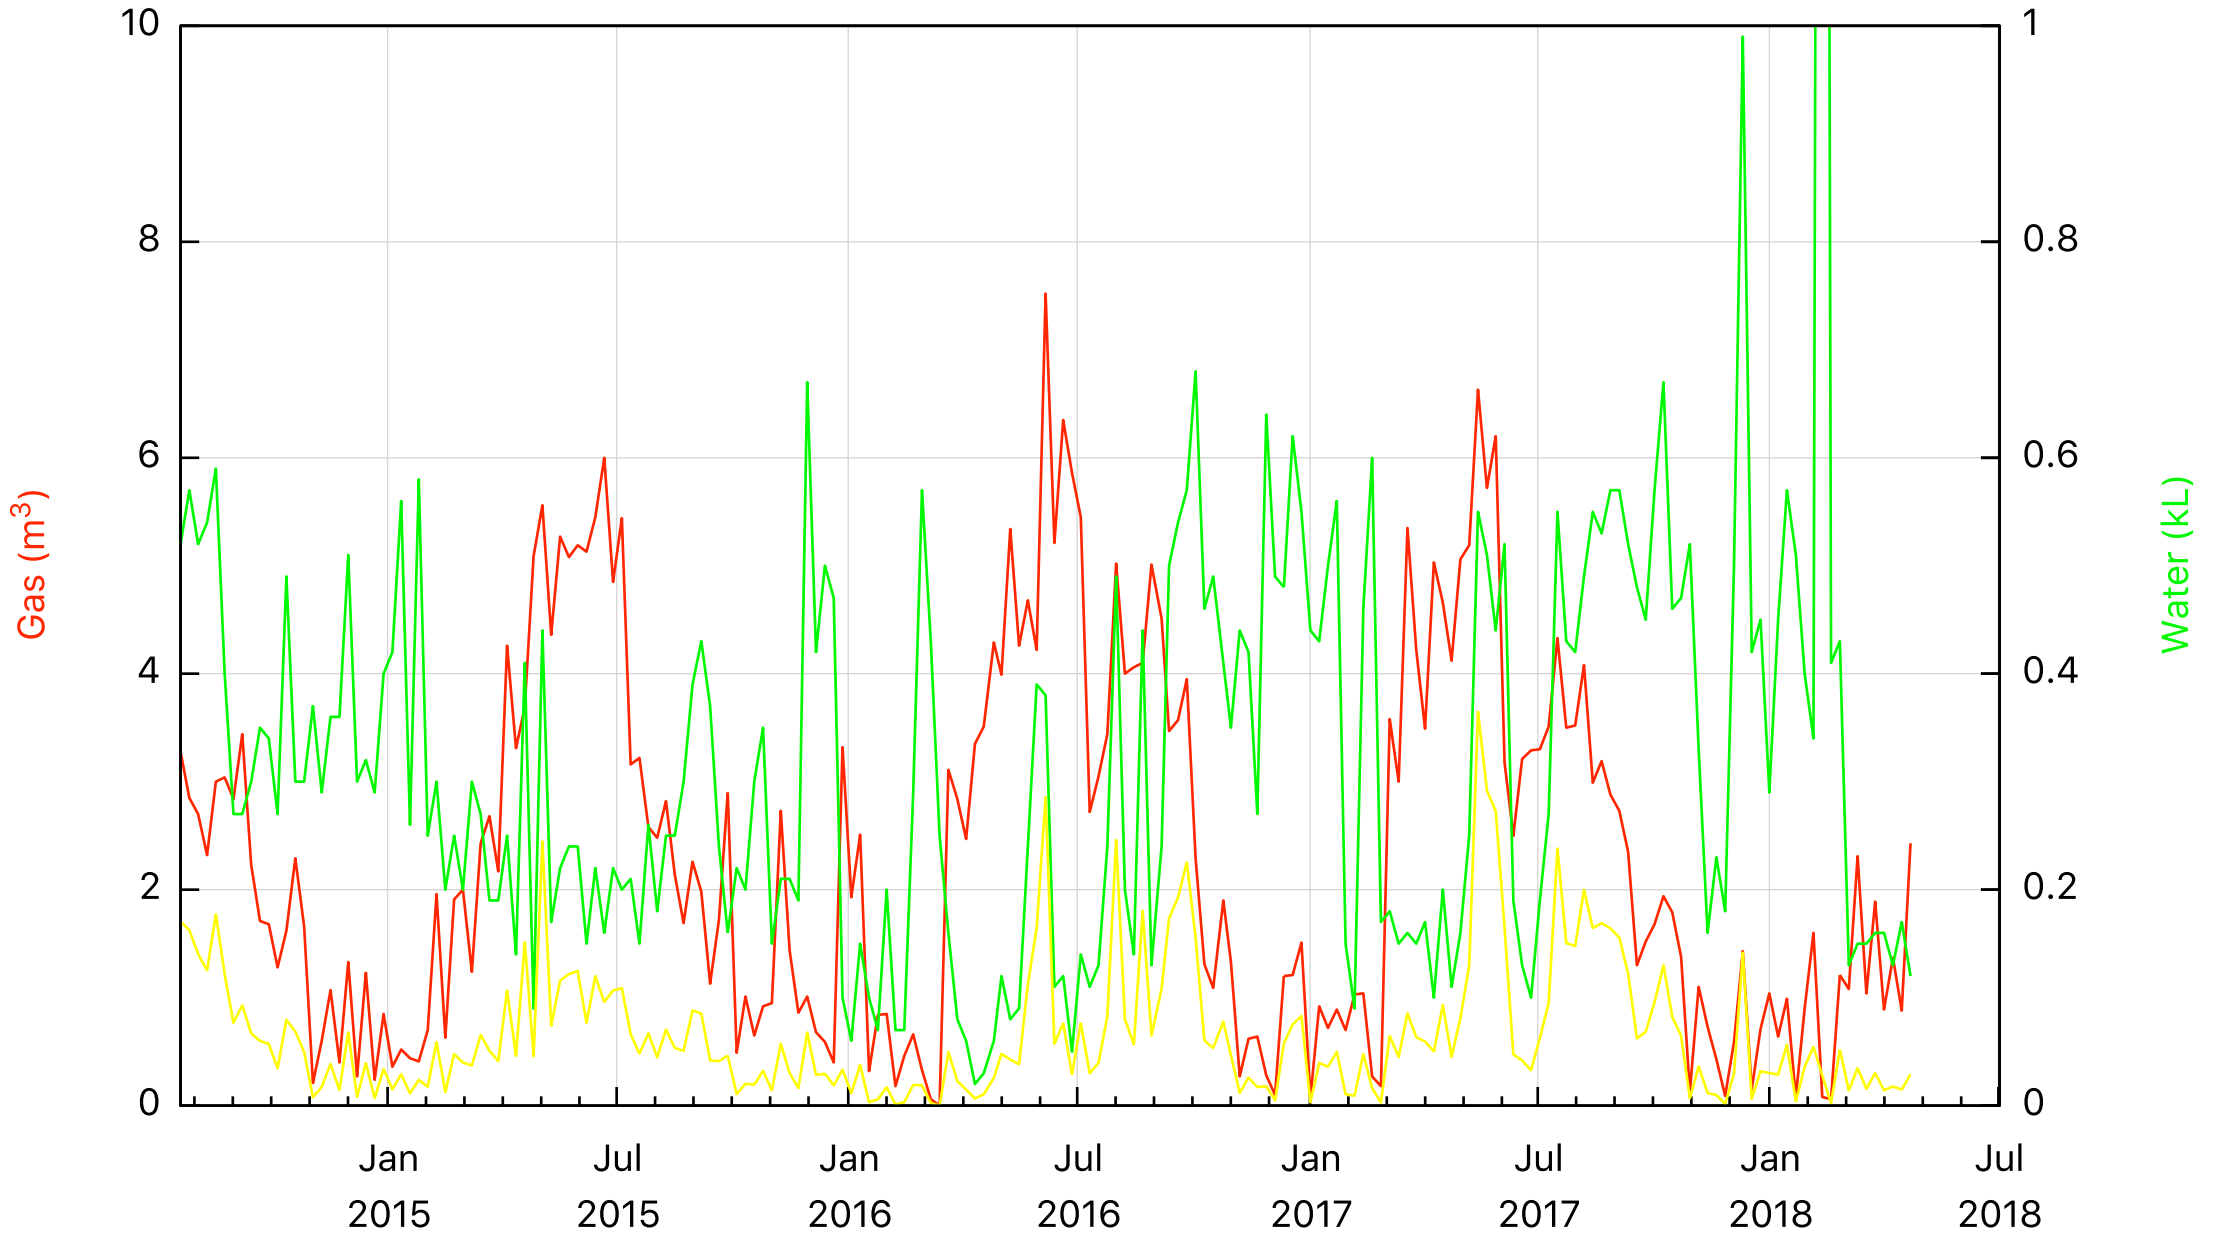

Weekly meter readings since 14/7/2014  
(taken every Monday morning)

Legend (NB: Gas x Water on LHS)					
—	Gas	—	Water	—	Gas x Water (m <sup>3</sup> x kL)