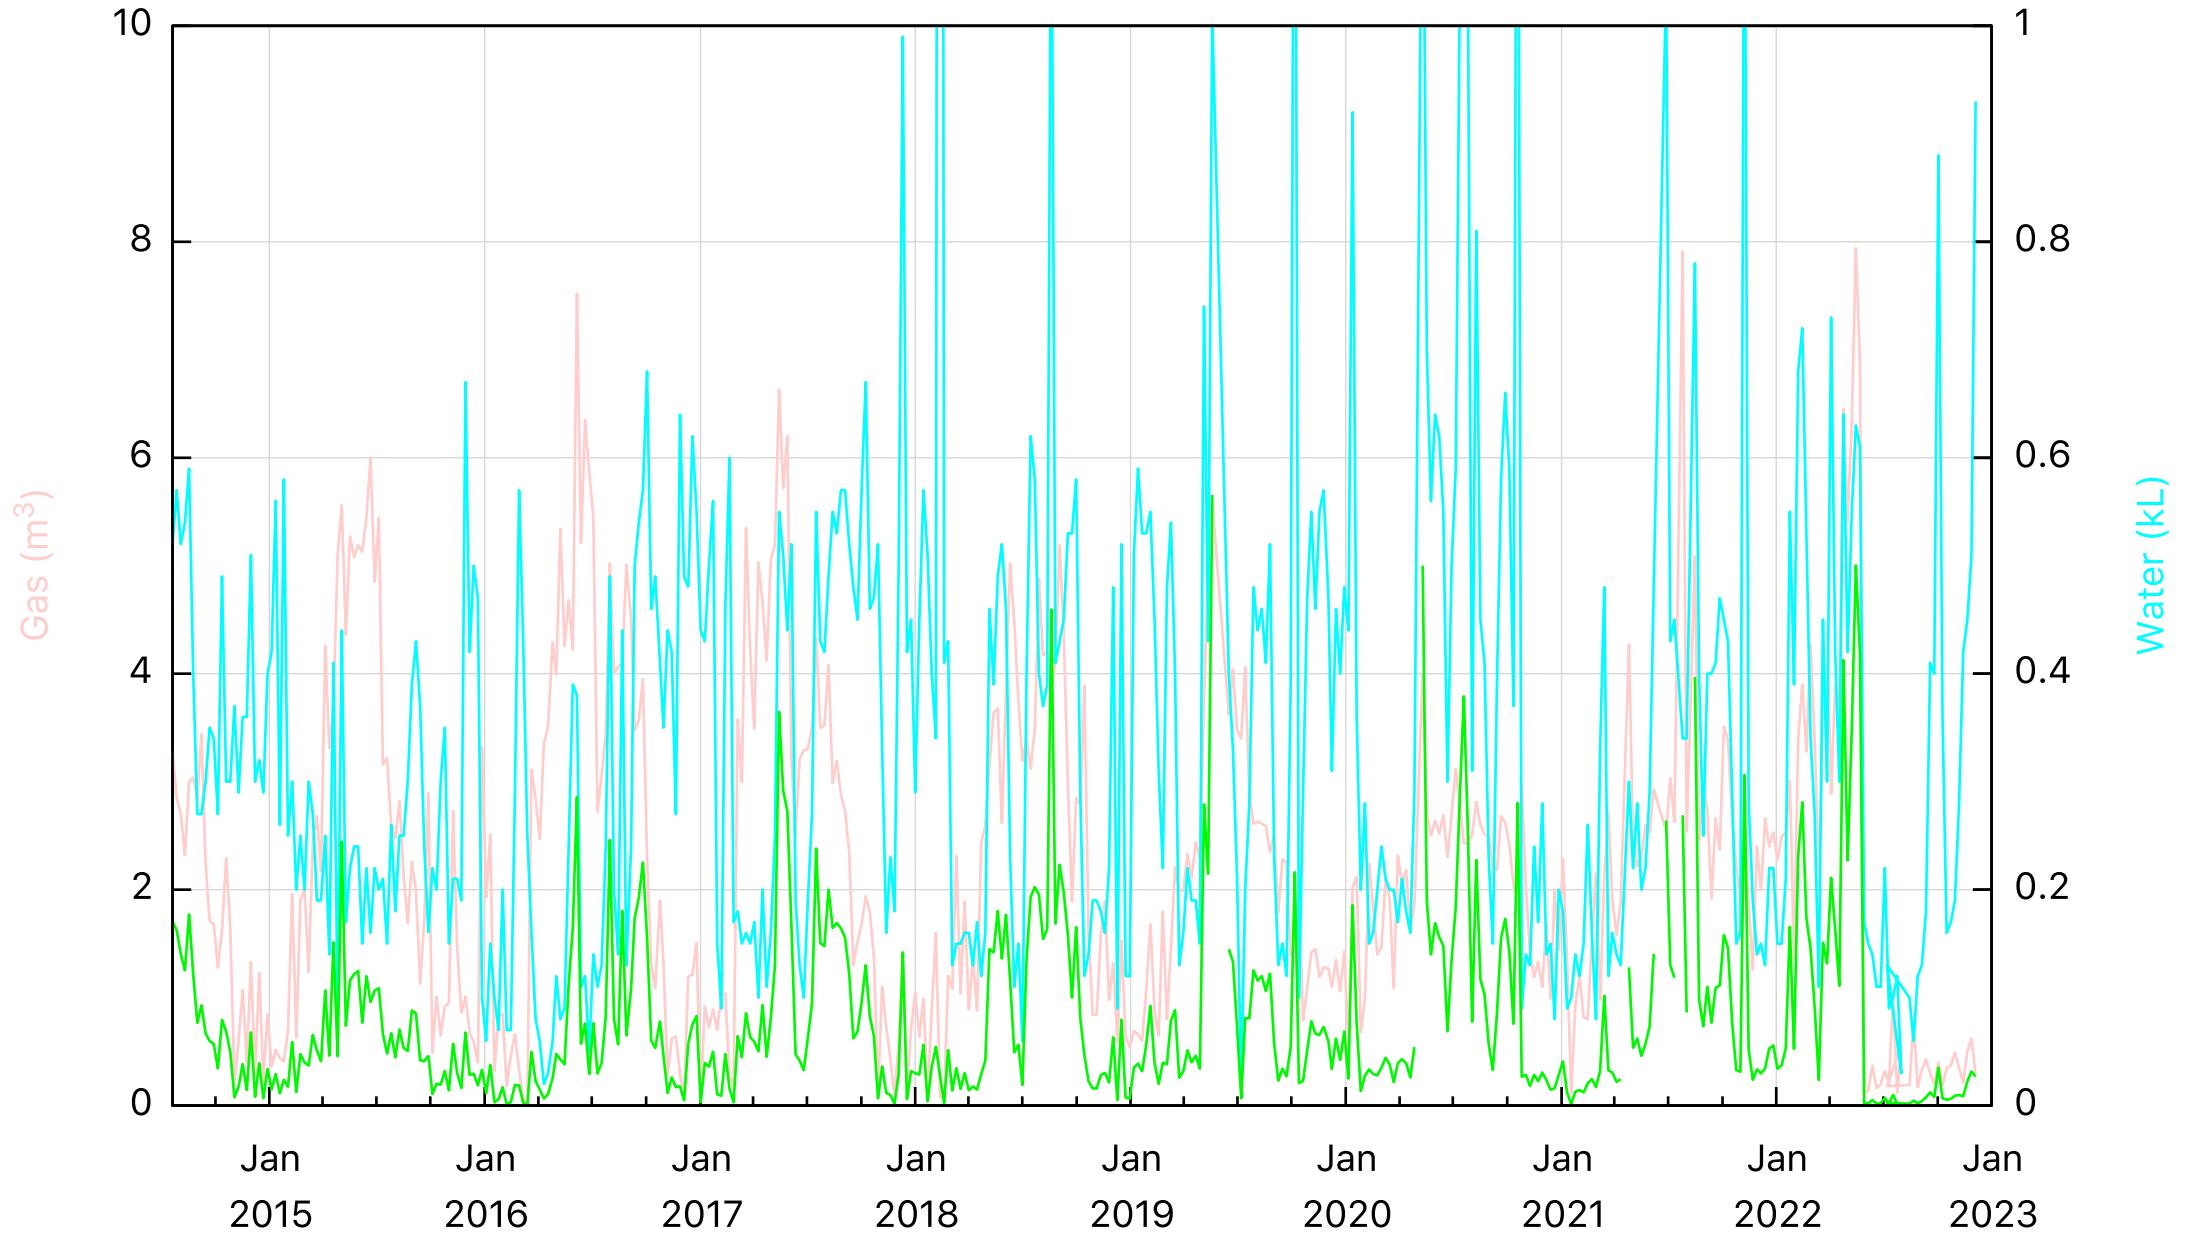

Weekly meter readings since 14/7/2014
(taken every Monday morning)

Legend (NB: Gas x Water on LHS)

Gas

Water

Gas x Water (m³ x kL)