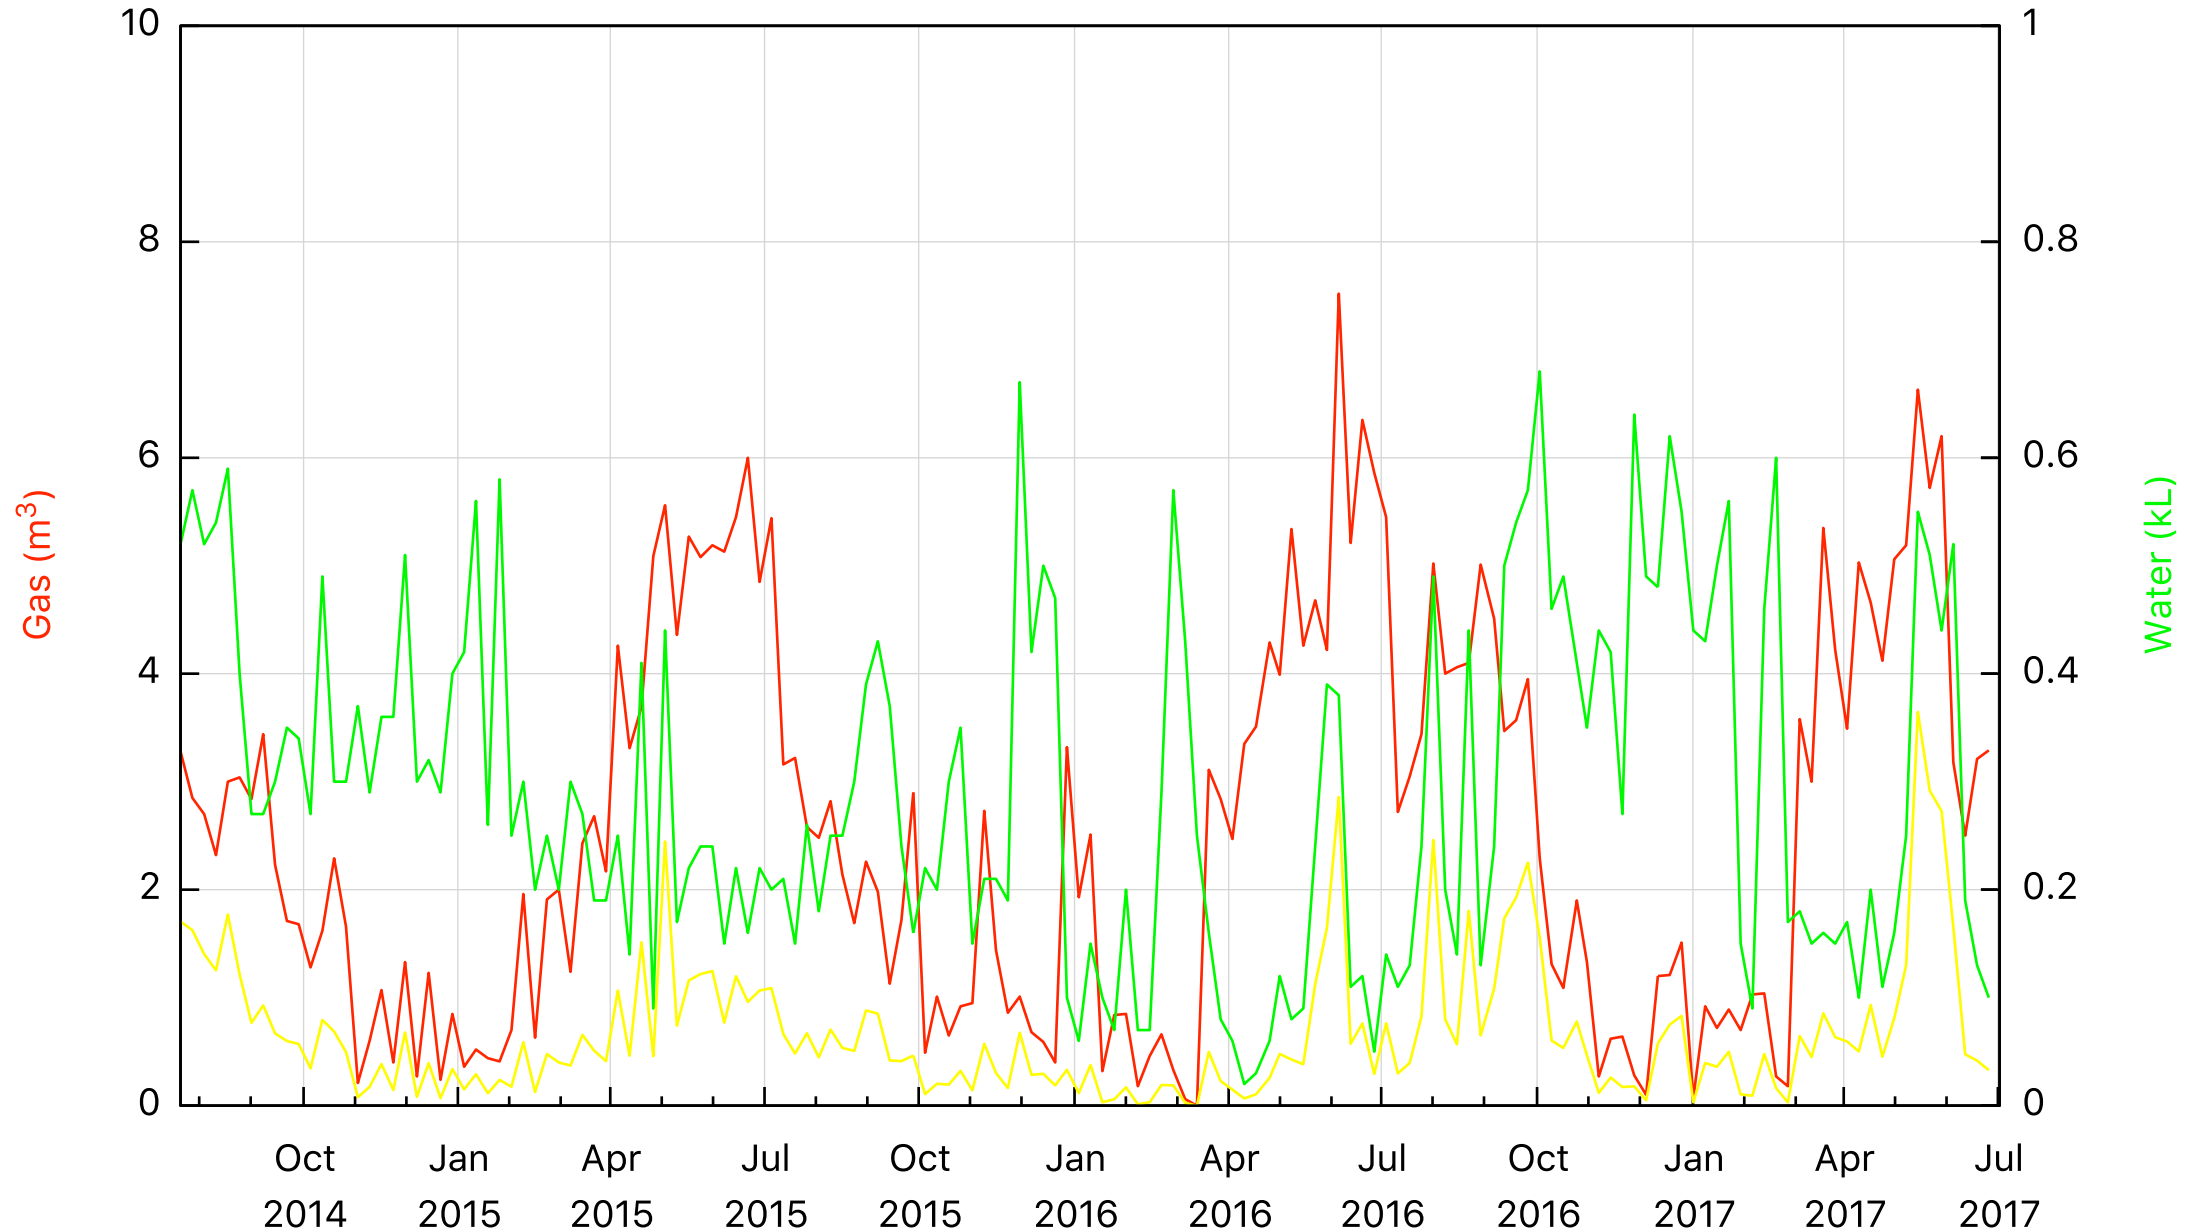

Weekly meter readings since 14/7/2014
(taken every Monday morning)

Legend (NB: Gas x Water on LHS)

- Gas
- Water
- Gas x Water (m³ x kL)