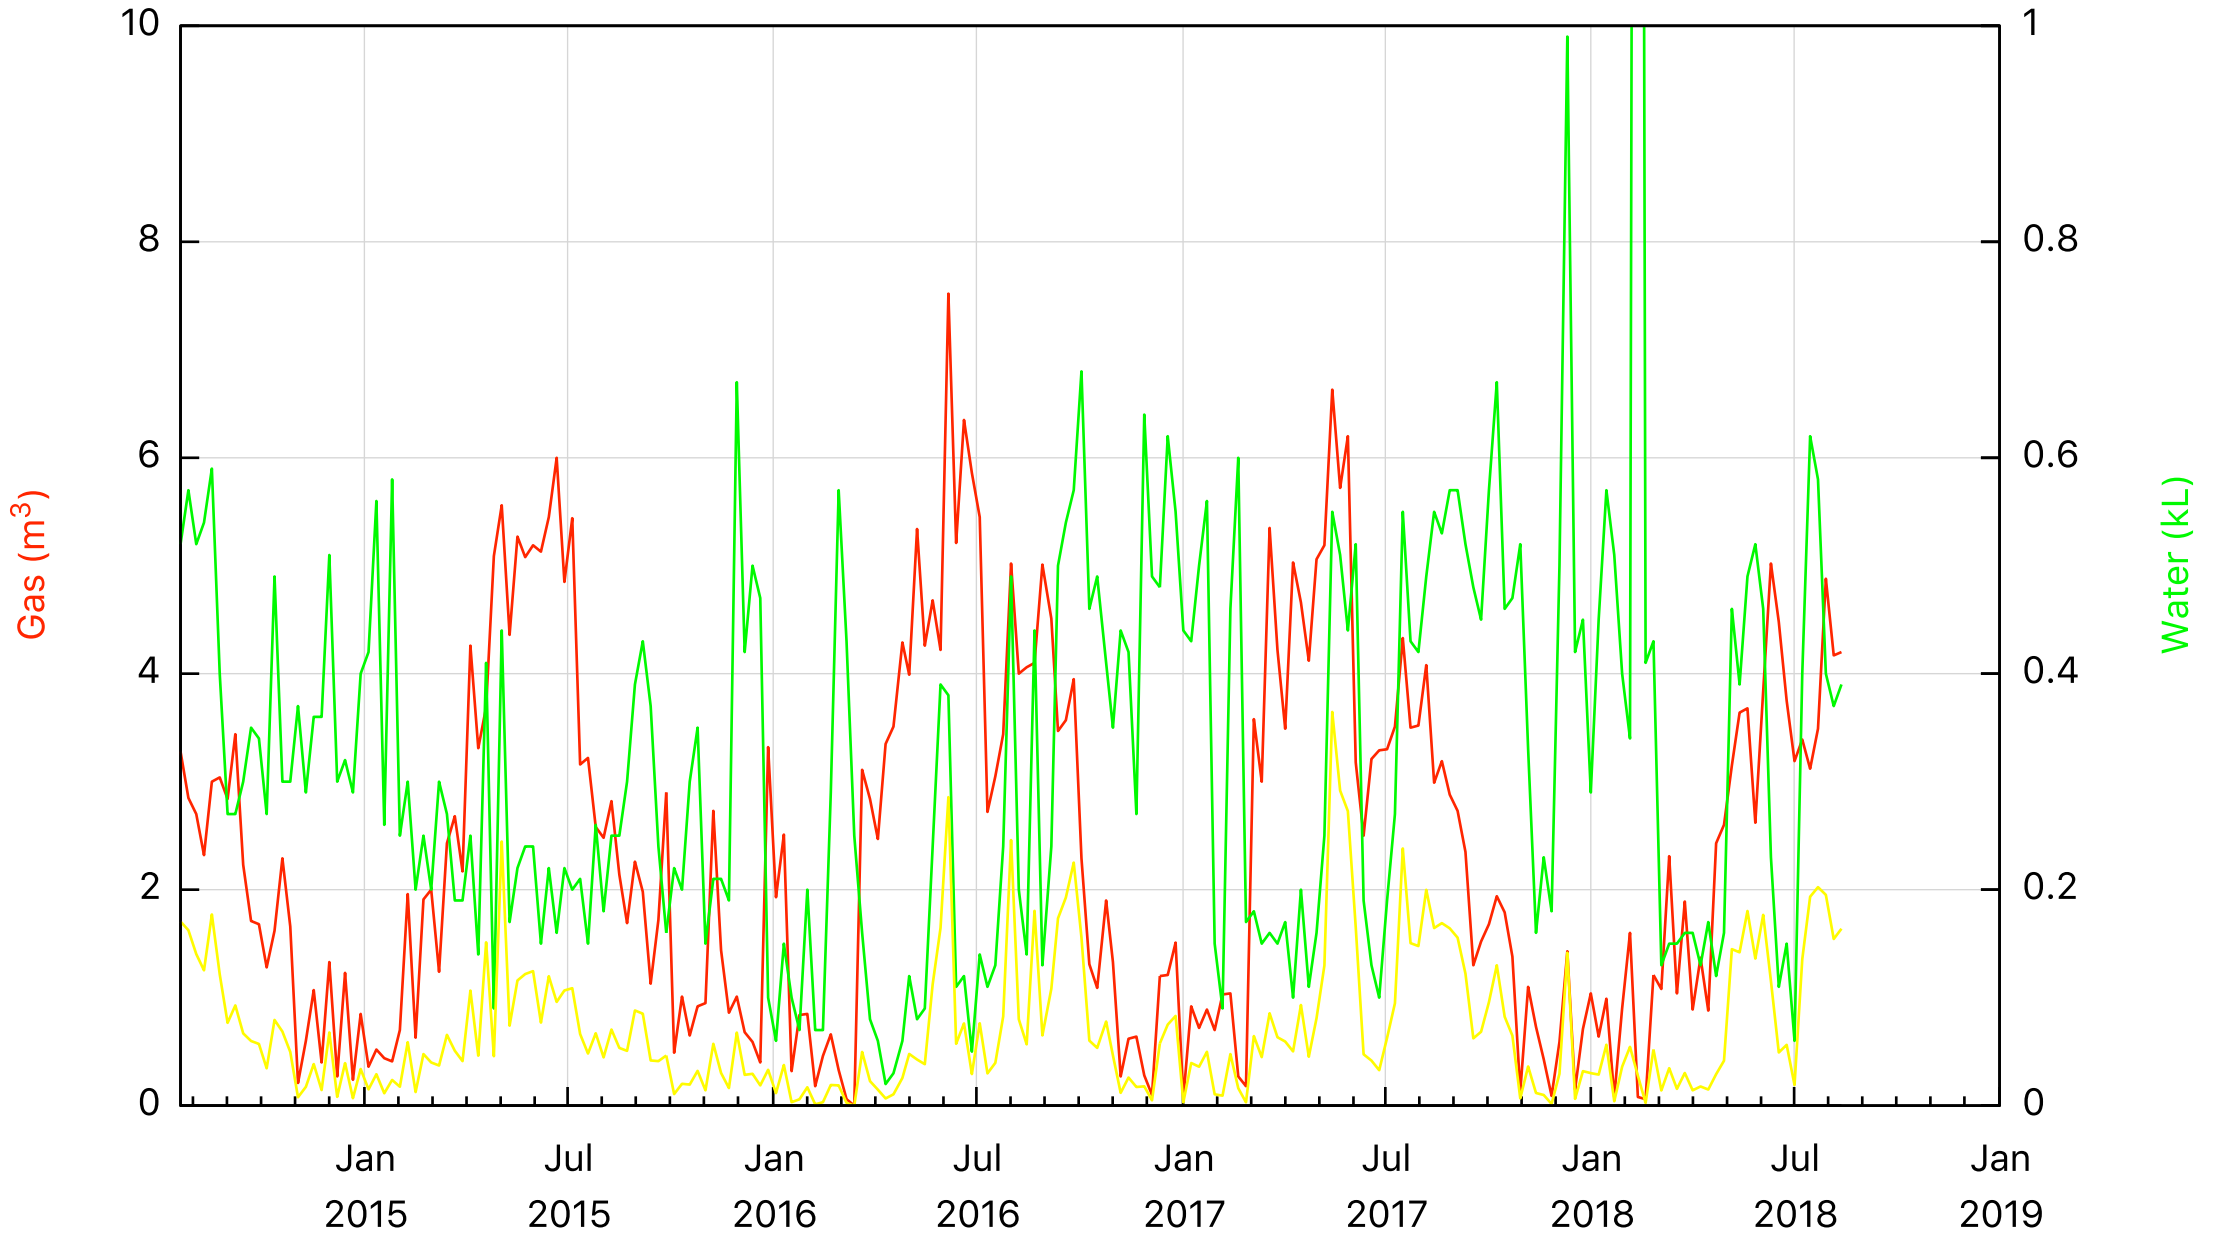

Weekly meter readings since 14/7/2014

(taken every Monday morning)

Legend (NB: Gas x Water on LHS)

- Gas
- Water
- Gas x Water (m³ x kL)