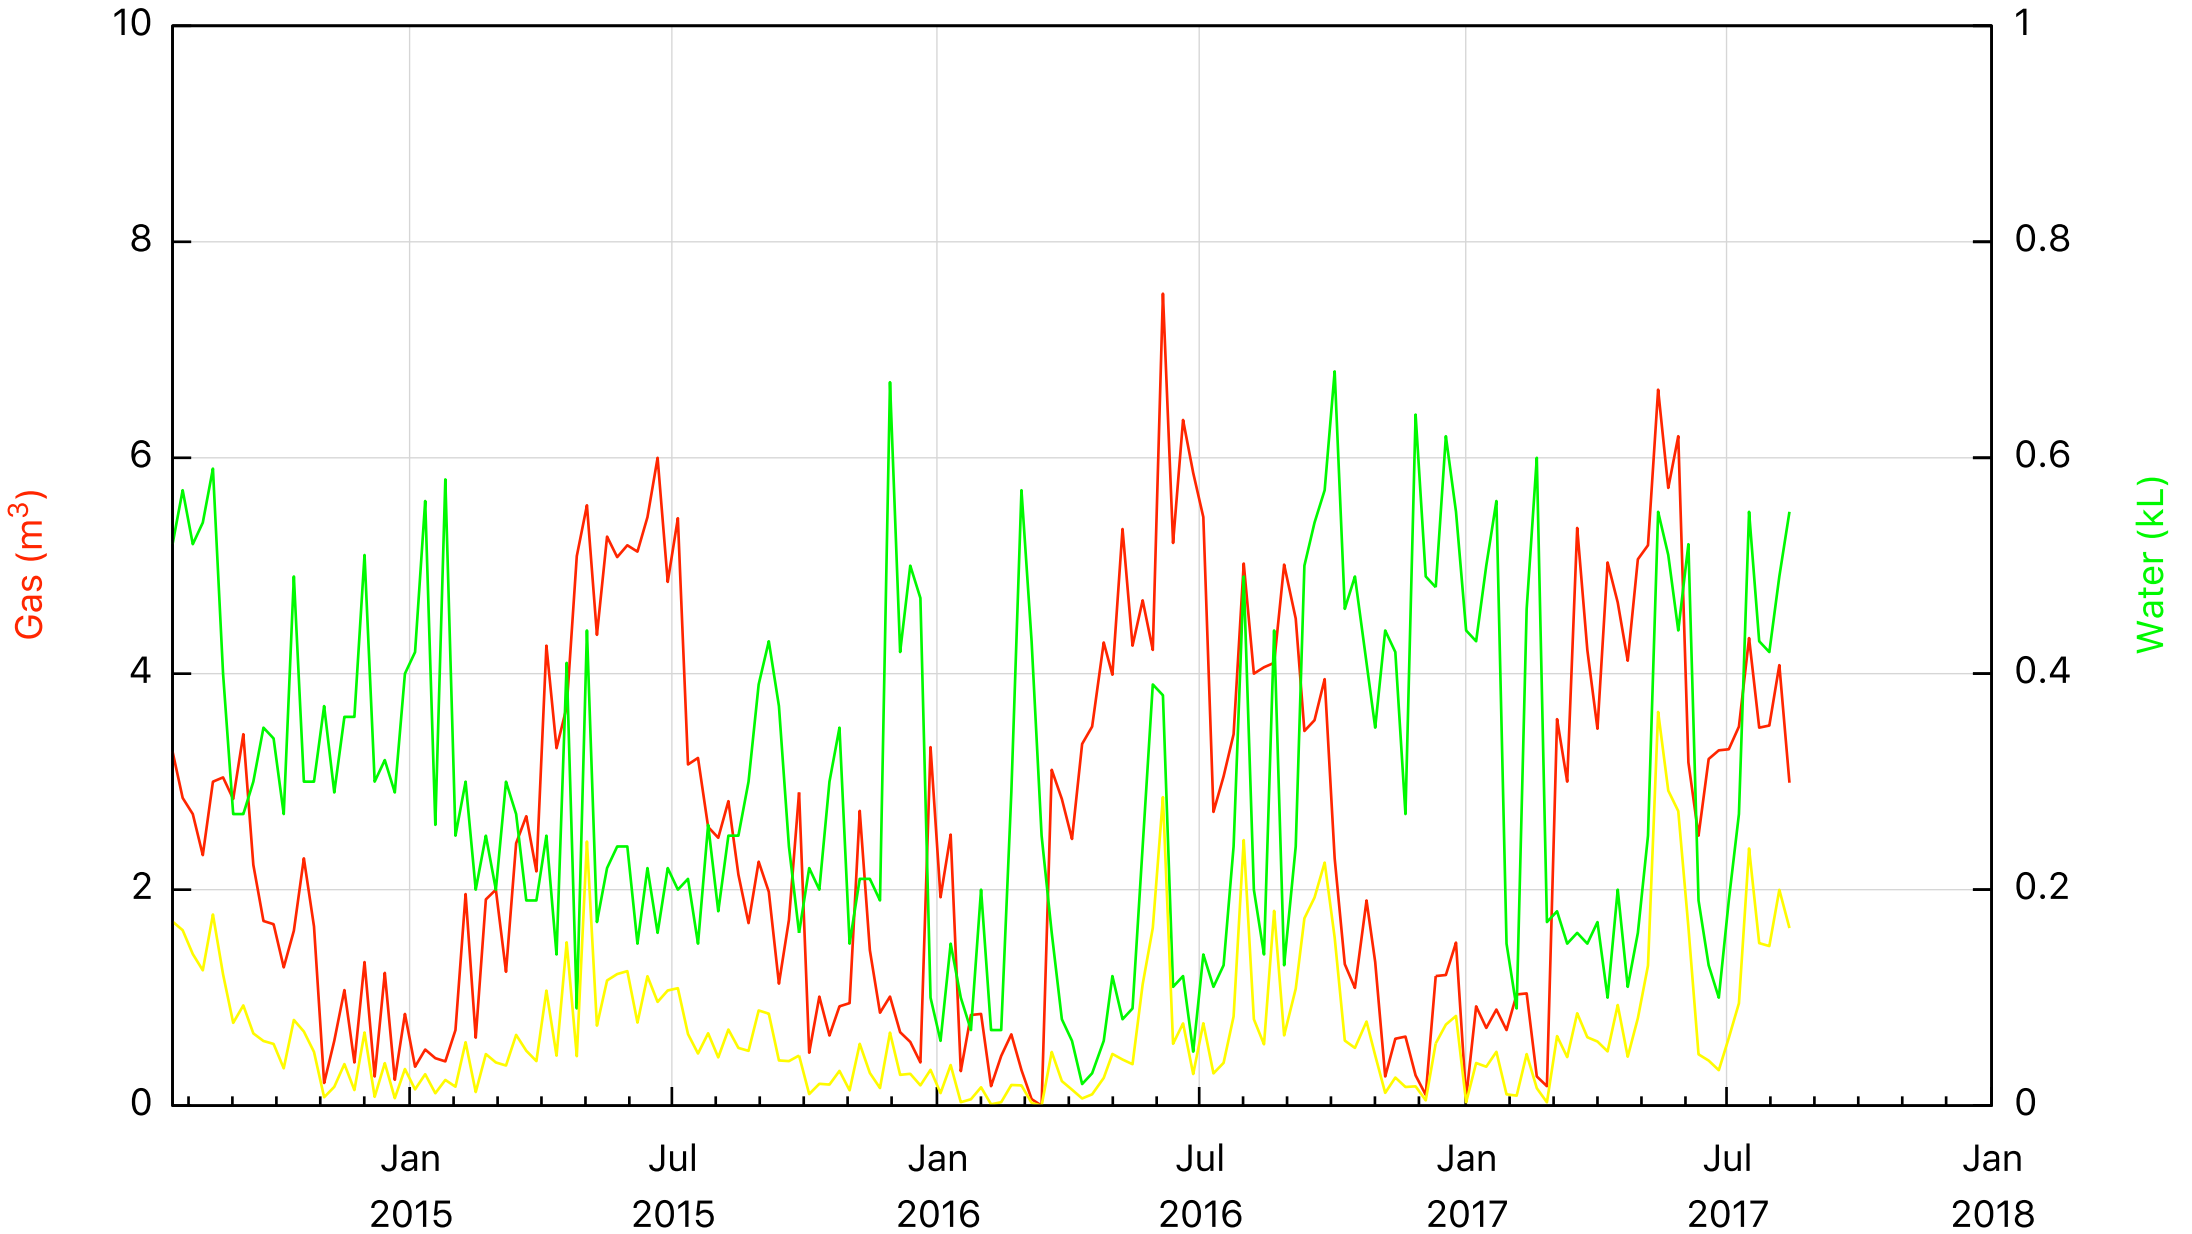

# Weekly meter readings since 14/7/2014

(taken every Monday morning)

Legend (NB: Gas x Water on LHS)

- Gas
- Water
- Gas x Water (m³ x kL)